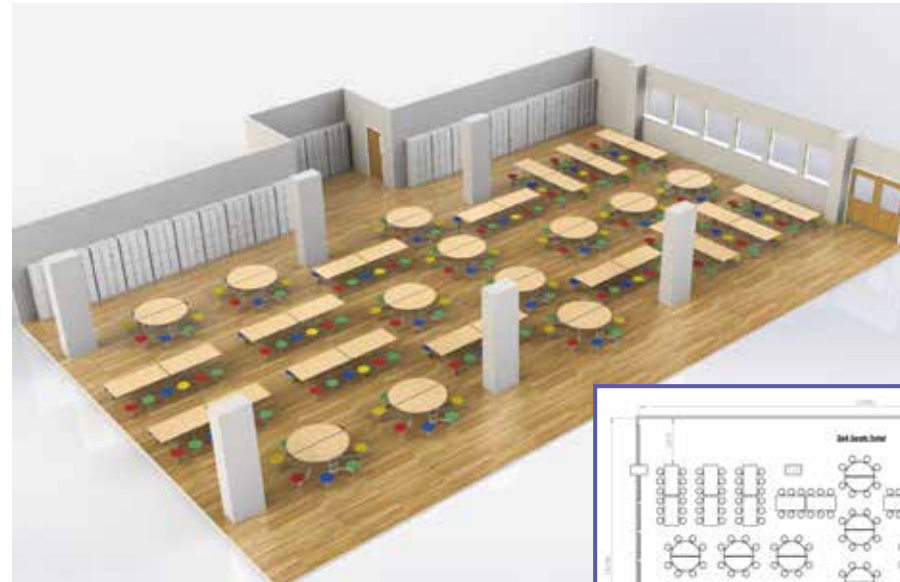

Fast Fold Round Table	Code
530(h) x 1200mm (dia)	FFCH1
635(h) x 1200mm (dia)	FFCH2
710(h) x 1200mm (dia)	FFCH3

Fast Fold Round Table Trolley

- Designed to accommodate the Fast Fold round table
- Once tables are in folded position, trolley holds up to 12 tables
- Tables stack upright as shown
- Tables are held in place with Velcro straps for safety
- Made from steel with locking castors

Round Fast Fold Table Trolley	Code
1504(w) x 900(h) x 740mm (d)	FFTROLLEYR

Colour Options

Multipurpose

Fast fold round tables can be used for a variety of different functions, whether its for dining, teaching or school events, you will find these tables hassle free, quick and easy to use.

This information will then be discussed between your Account Manager and our Product Design Engineers to produce layout plans.

3D Space Planning (Free of charge service)

One of the most important services we provide to our customers is delivering detailed, aesthetic designs of cafeteria/dining room layouts. To produce these, we employ qualified Product Design Engineers who are experts in creating bespoke dining solutions and space plans.

3D space plan for 14 x 12 seat rectangular and 12 x 8 seat round tables

3D space plan for 12 x 12 seat rectangular tables

3D space plan for 14 x 8 seat round tables