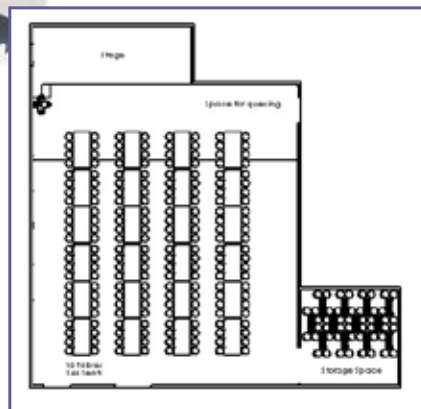

This information will then be discussed between your Account Manager and our Product Design Engineers to produce layout plans.

3D Space Planning (Free of charge service)

One of the most important services we provide to our customers is delivering detailed, aesthetic designs of cafeteria/dining room layouts. To produce these, we employ qualified Product Design Engineers who are experts in creating bespoke dining solutions and space plans.

3D space plan for 14 x 12 seat rectangular and 12 x 8 seat round tables

3D space plan for 12 x 12 seat rectangular tables

3D space plan for 14 x 8 seat round tables