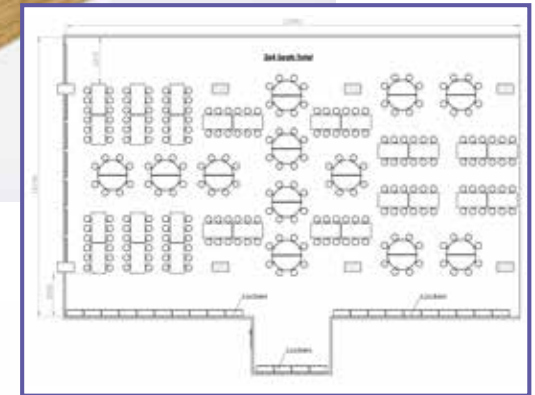

Round Fast Fold Table Trolley	Code
1504(w) x 900(h) x 740mm (d)	FFTROLLEYR

Colour Options

Multipurpose

Fast fold round tables can be used for a variety of different functions, whether its for dining, teaching or school events, you will find these tables hassle free, quick and easy to use.

This information will then be discussed between your Account Manager and our Product Design Engineers to produce layout plans.

3D Space Planning (Free of charge service)

One of the most important services we provide to our customers is delivering detailed, aesthetic designs of cafeteria/dining room layouts. To produce these, we employ qualified Product Design Engineers who are experts in creating bespoke dining solutions and space plans.

3D space plan for 14 x 12 seat rectangular and 12 x 8 seat round tables

3D space plan for 12 x 12 seat rectangular tables

3D space plan for 14 x 8 seat round tables