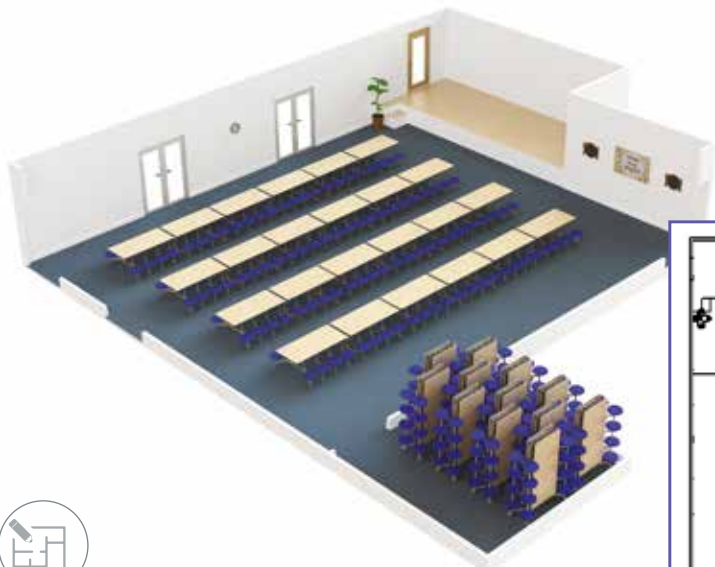

Round Fast Fold Table Trolley	Code
1504(w) x 900(h) x 740mm (d)	FFTROLLEYR

Colour Options

Multipurpose

Fast fold round tables can be used for a variety of different functions, whether its for dining, teaching or school events, you will find these tables hassle free, quick and easy to use.

This information will then be discussed between your Account Manager and our Product Design Engineers to produce layout plans.

3D Space Planning (Free of charge service)

One of the most important services we provide to our customers is delivering detailed, aesthetic designs of cafeteria/dining room layouts. To produce these, we employ qualified Product Design Engineers who are experts in creating bespoke dining solutions and space plans.

3D space plan for 14 x 12 seat rectangular and 12 x 8 seat round tables

3D space plan for 12 x 12 seat rectangular tables

3D space plan for 14 x 8 seat round tables